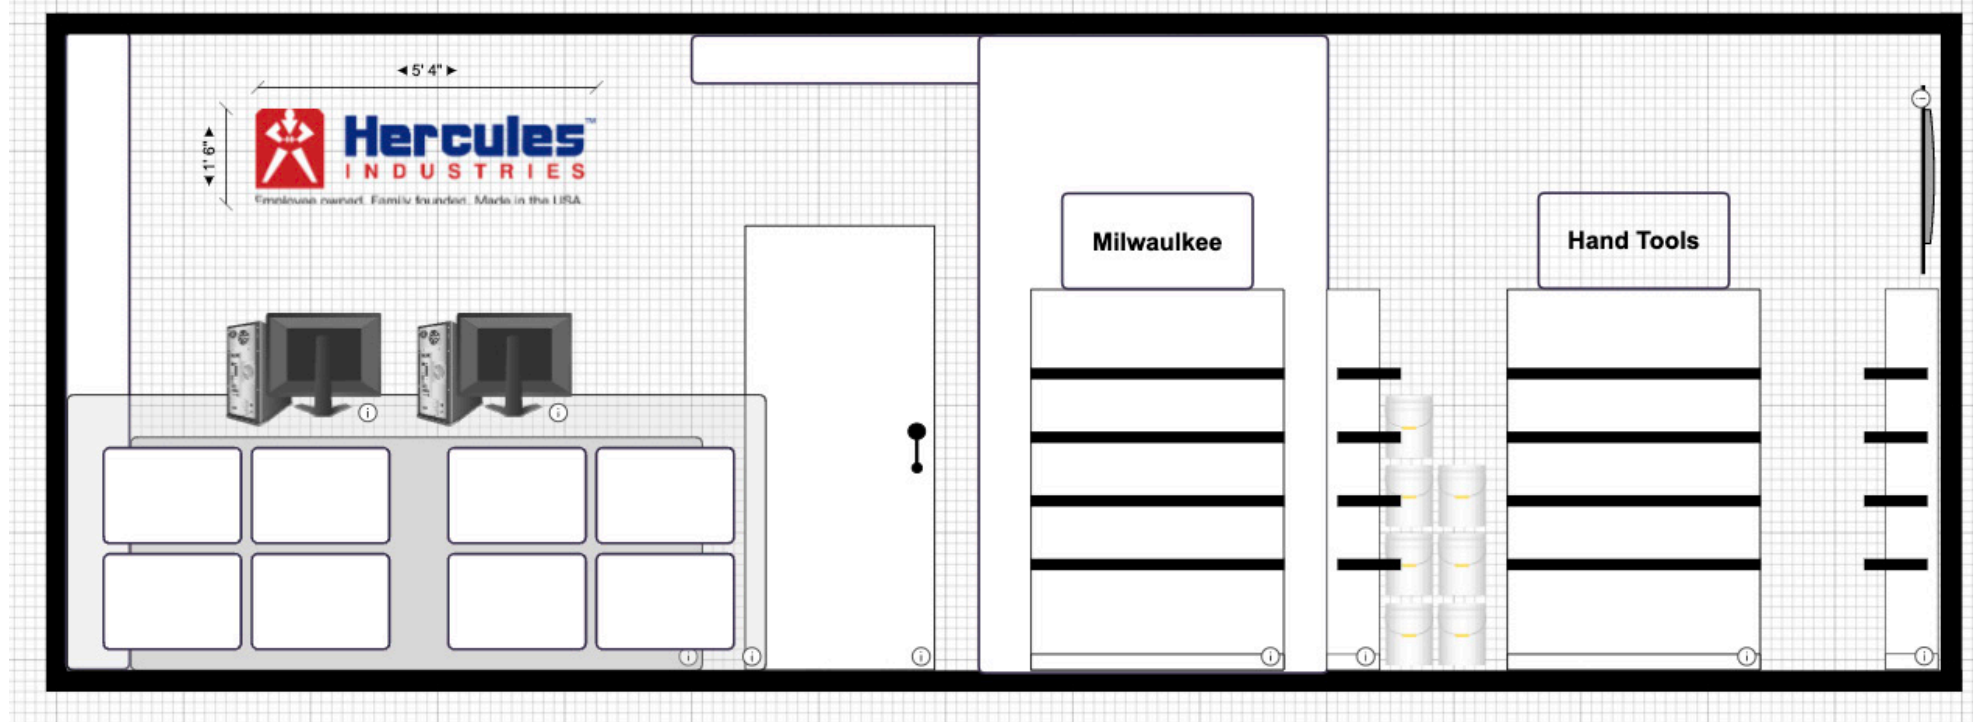

Spring 2025 | NEW STORE | GRAND OPENING 4.17.25

DENVER, CO 4690 FLORENCE ST.

Store Specific: Graphic Placement Elevation
Designer: Liam Ext: 1891

Employee owned. Family founded. Made in the USA.

FLOOR PLAN

WALL A

GRAPHIC NEEDS

VINYL HERCULES LOGO

5' 4" x 1' 6"

HerculesTM
INDUSTRIES

Employee owned. Family founded. Made in the USA.

HARDWARE NEEDS

2 X HALF GONDOLAS

SIZE: 48" Wide x 72" Tall

WALL B

GRAPHIC NEEDS

NONE

HARDWARE NEEDS

2 X HALF GONDOLA

SIZE: 48" Wide x 72" Tall

1 X TV mounted