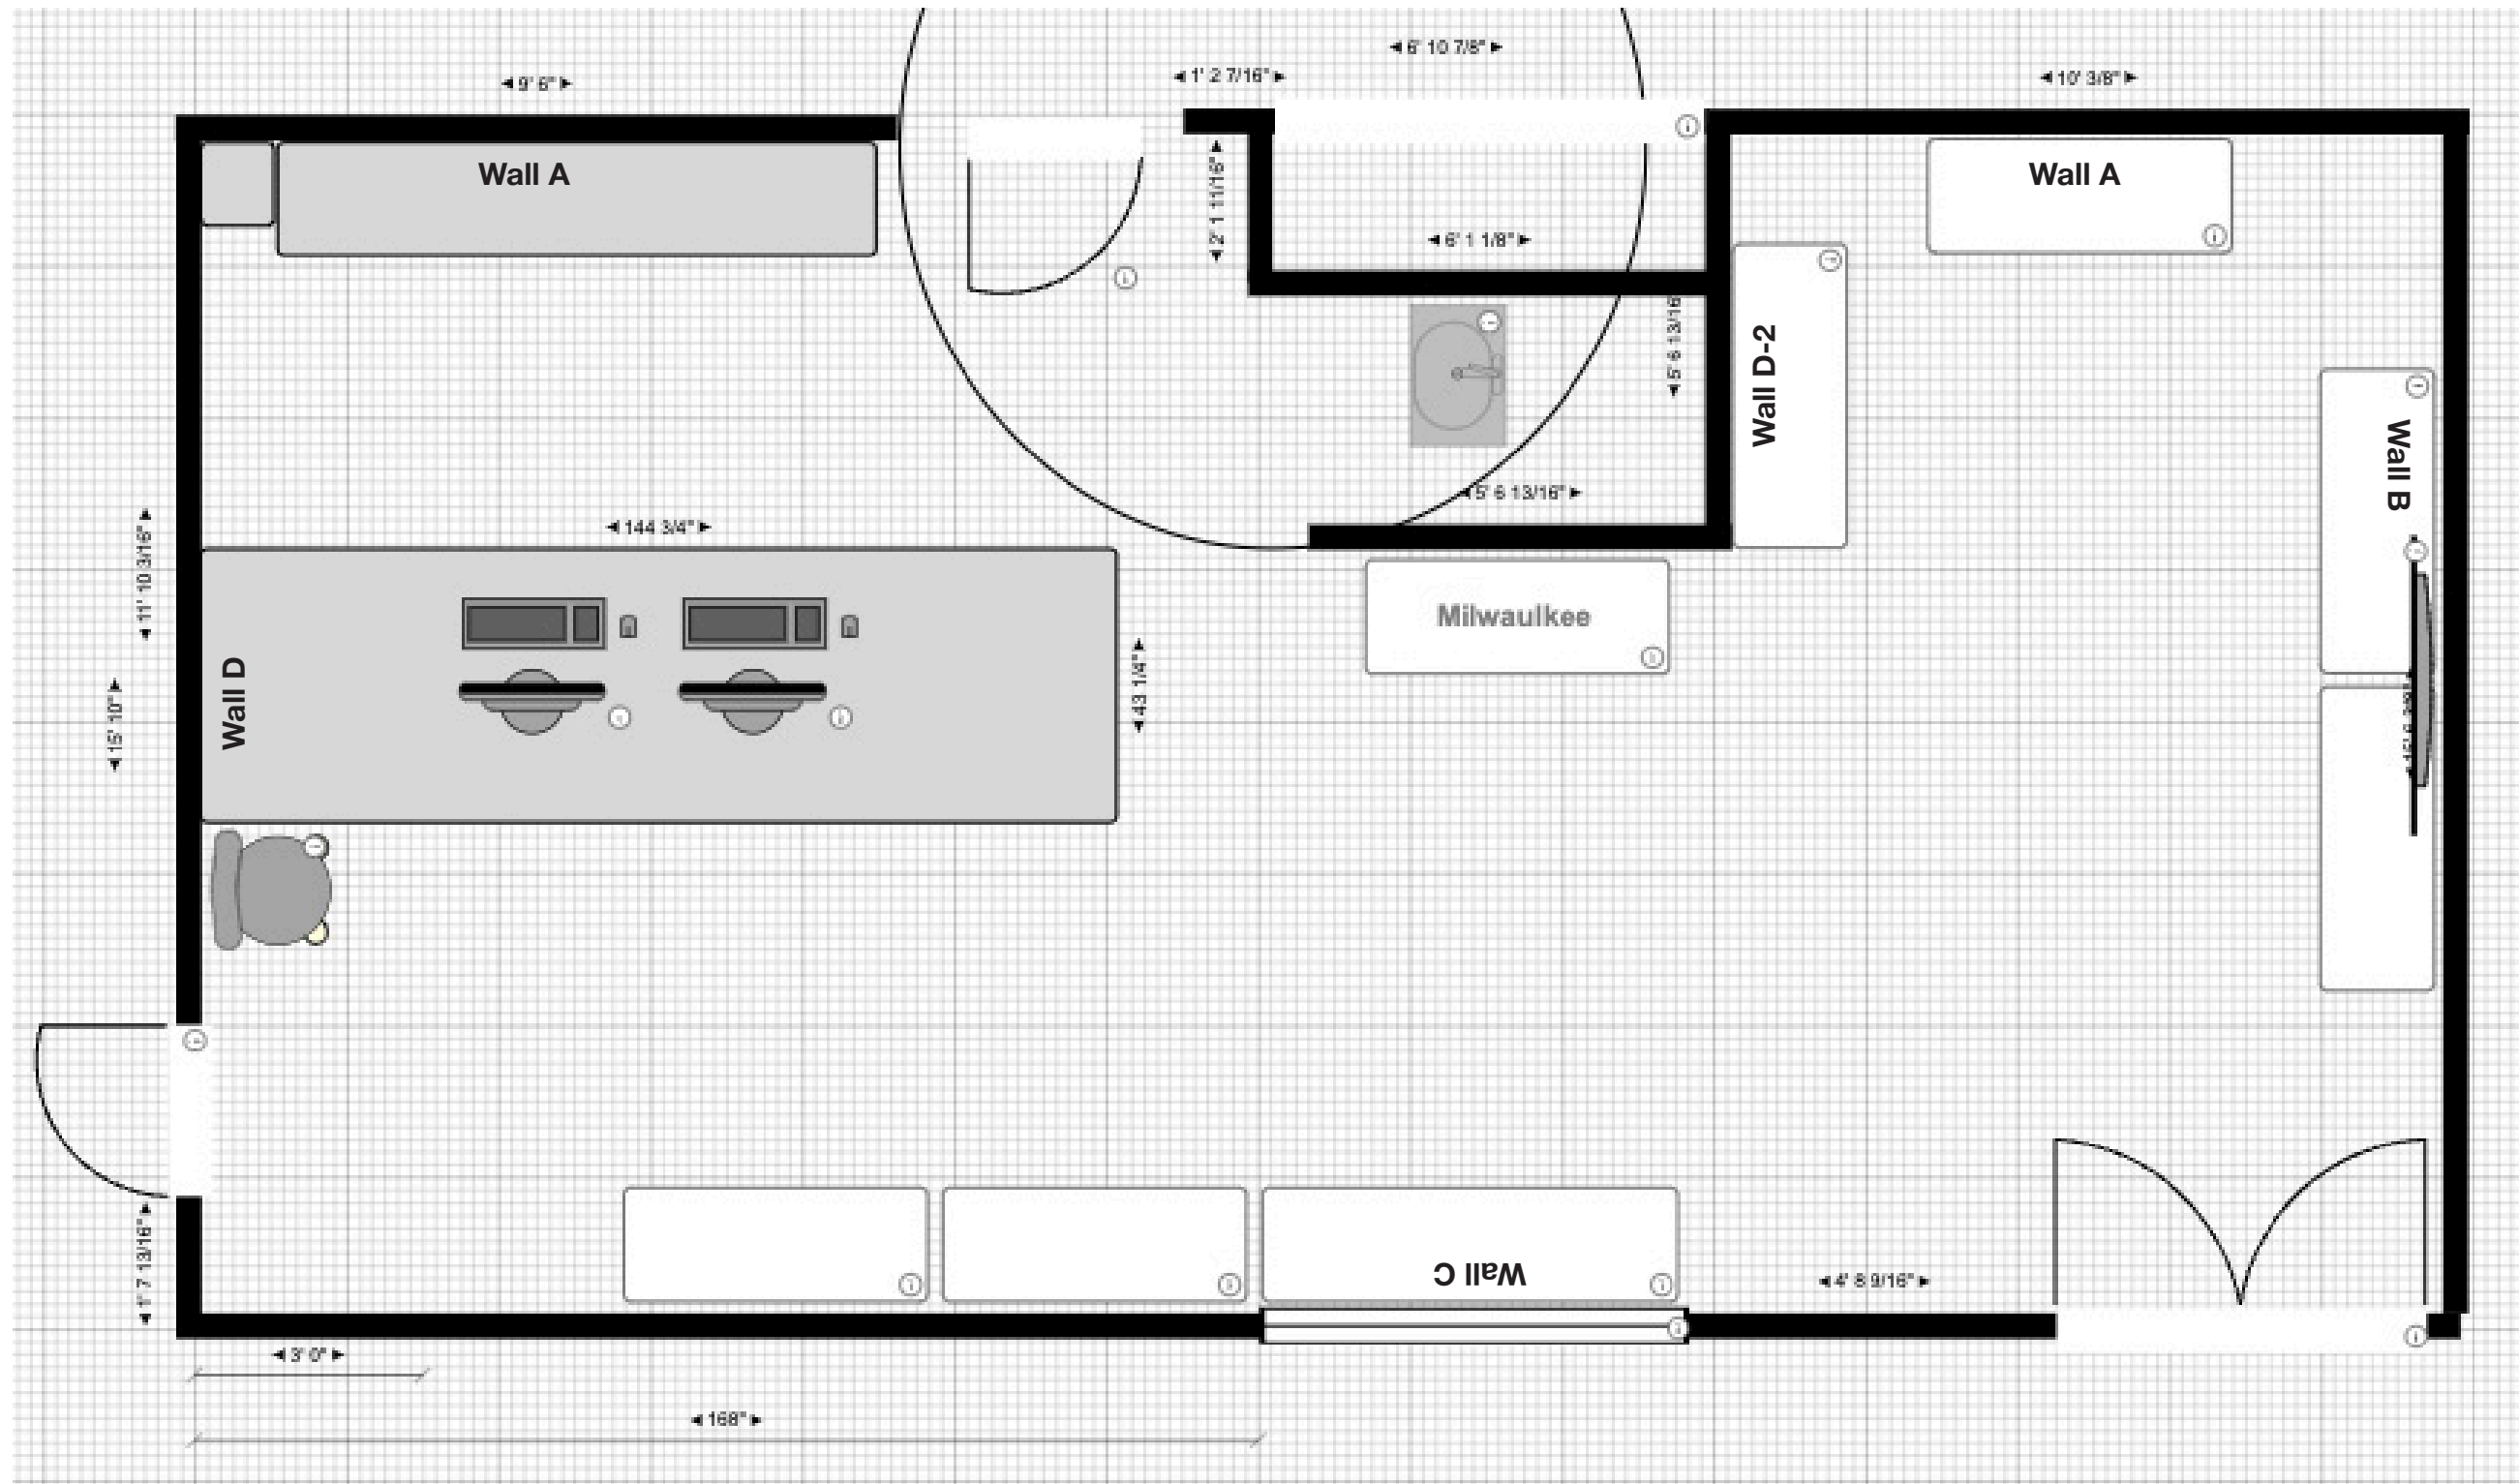

Spring 2025 | NEW STORE | GRAND OPENING 4.17.25

DENVER, CO 4690 FLORENCE ST.

Store Specific: Graphic Placement Elevation
Designer: Liam Ext: 1891

Employee owned. Family founded. Made in the USA.

FLOOR PLAN

WALL A

GRAPHIC NEEDS

VINYL HERCULES LOGO

5' 4" x 1' 6"

HerculesTM
INDUSTRIES

Employee owned. Family founded. Made in the USA.

HARDWARE NEEDS

2 X HALF GONDOLAS

SIZE: 48" Wide x 72" Tall

WALL B

GRAPHIC NEEDS

NONE

HARDWARE NEEDS

2 X HALF GONDOLA

SIZE: 48" Wide x 72" Tall

1 X TV mounted

NONE

HARDWARE NEEDS

1 X HALF GONDOLA

SIZE: 48" Wide x 72" Tall