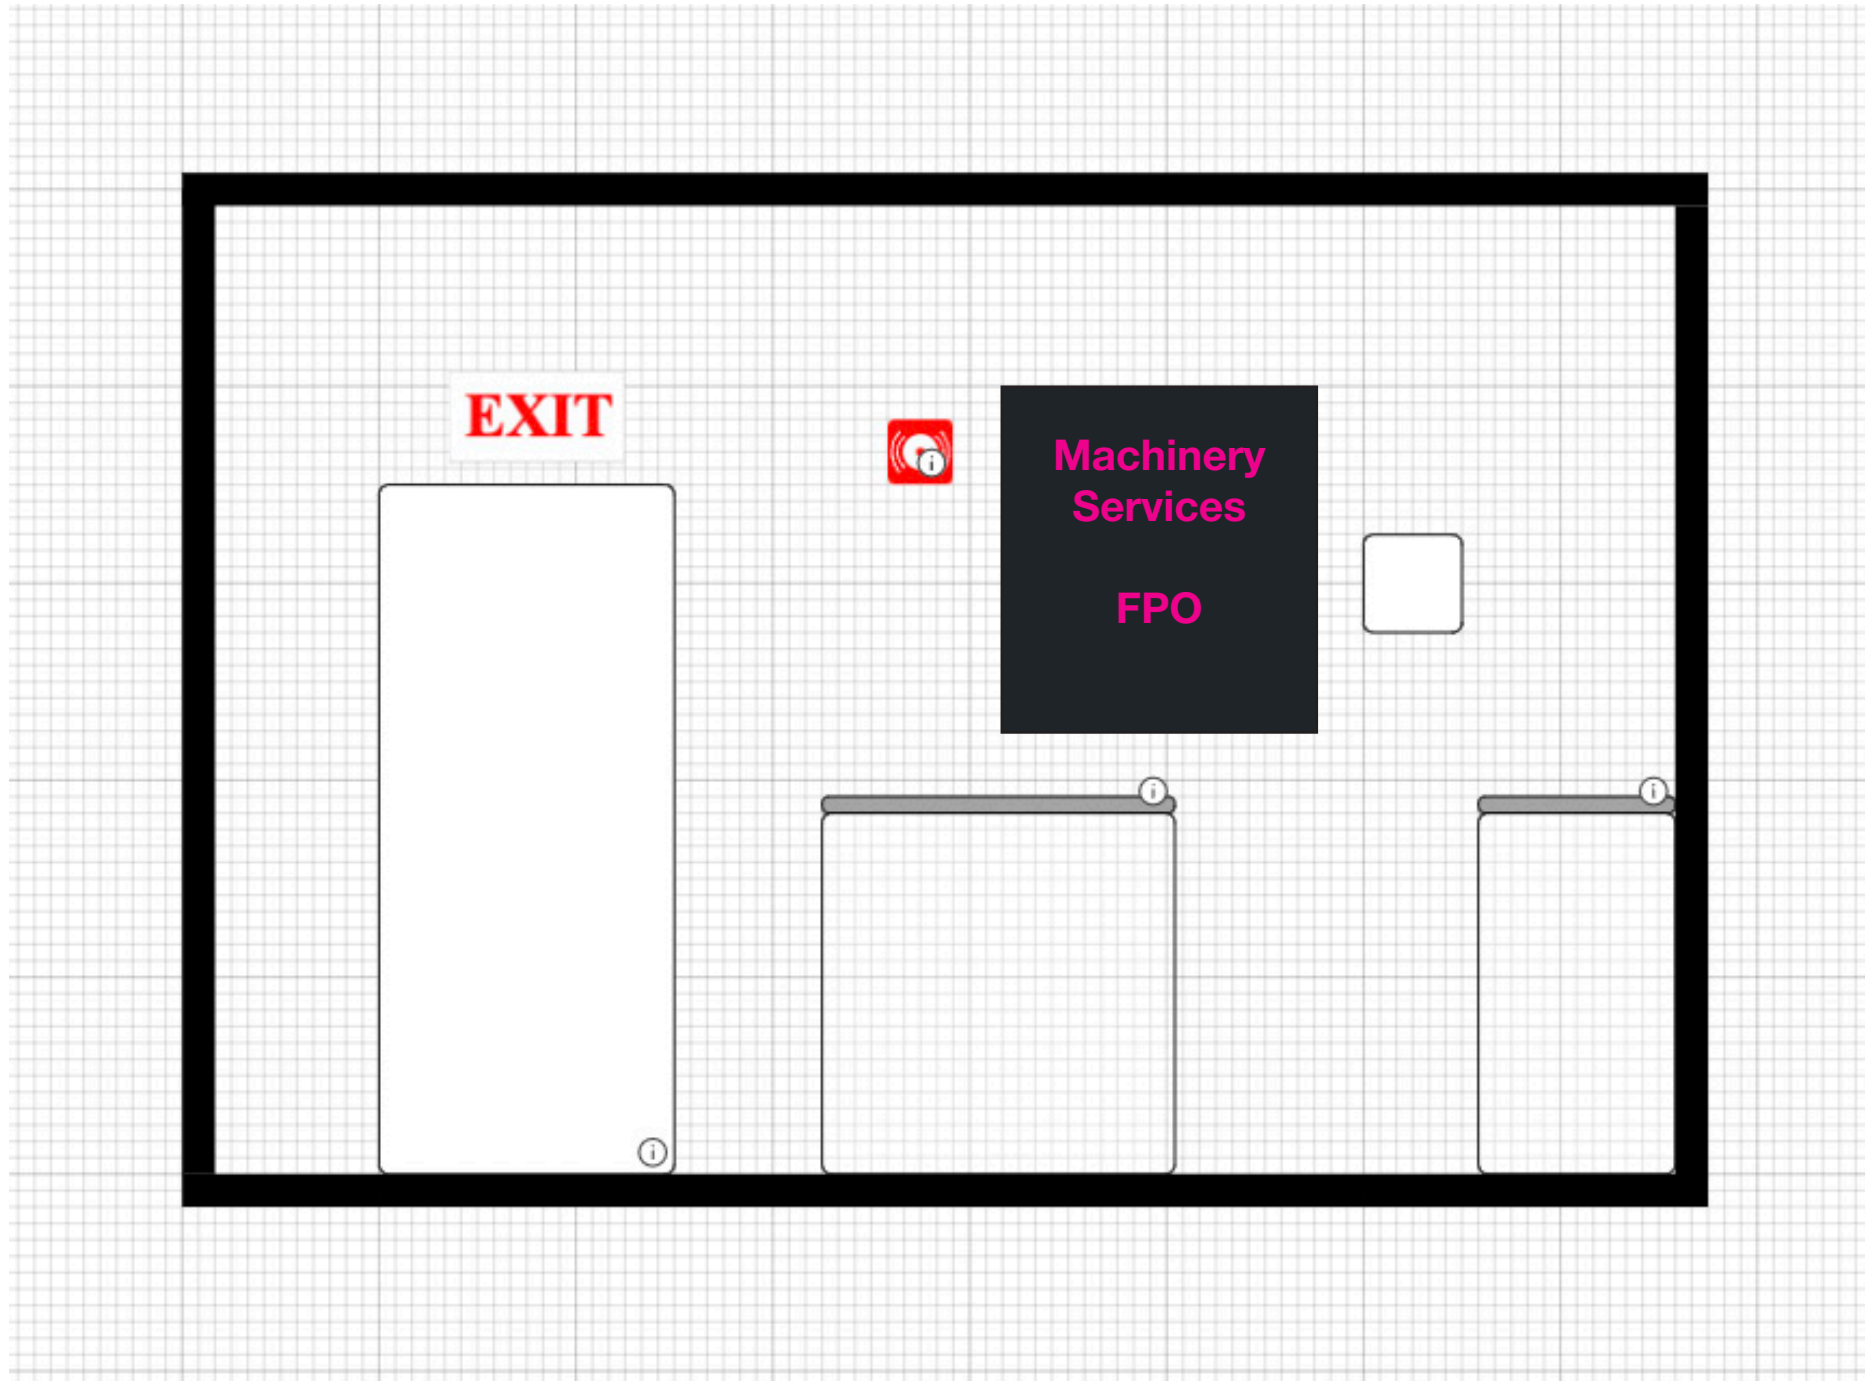

SIZE: 70" Wide x 48" Tall

WALL D

GRAPHIC NEEDS

MACHINERY SERVICES SIGN

HARDWARE NEEDS

NONE

WALL D-2

GRAPHIC NEEDS