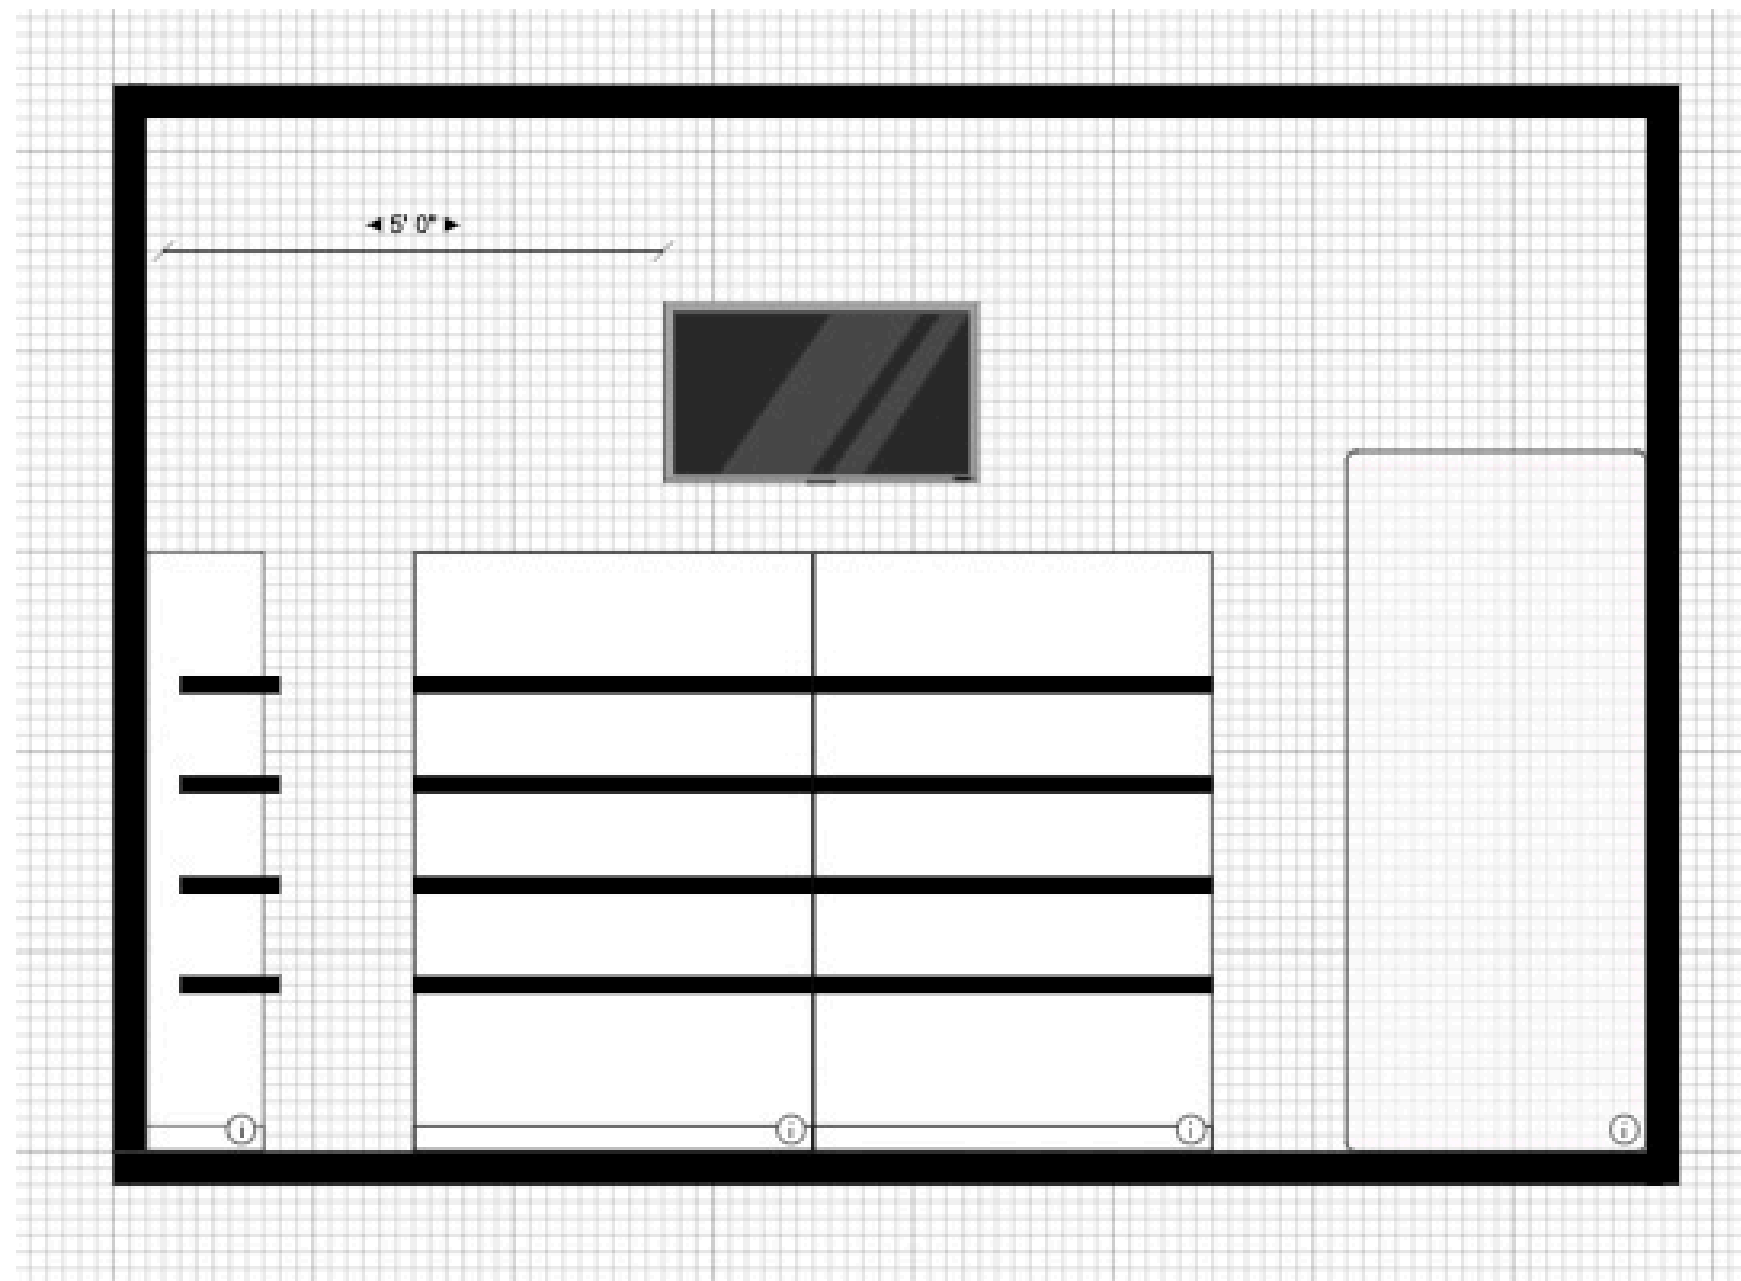

Spring 2025 | NEW STORE | GRAND OPENING 4.17.25

DENVER, CO 4690 FLORENCE ST.

Store Specific: Graphic Placement Elevation
Designer: Liam Ext: 1891

Employee owned. Family founded. Made in the USA.

FLOOR PLAN

WALL A

GRAPHIC NEEDS

VINYL HERCULES LOGO

5' 4" x 1' 6"

HerculesTM
INDUSTRIES

Employee owned. Family founded. Made in the USA.

HARDWARE NEEDS

2 X HALF GONDOLAS

SIZE: 48" Wide x 72" Tall

WALL B

GRAPHIC NEEDS

NONE

HARDWARE NEEDS

2 X HALF GONDOLA

SIZE: 48" Wide x 72" Tall

1 X TV mounted

SIZE: 70" Wide x 48" Tall

WALL D

GRAPHIC NEEDS

MACHINERY SERVICES SIGN

HARDWARE NEEDS

NONE

WALL D-2

GRAPHIC NEEDS