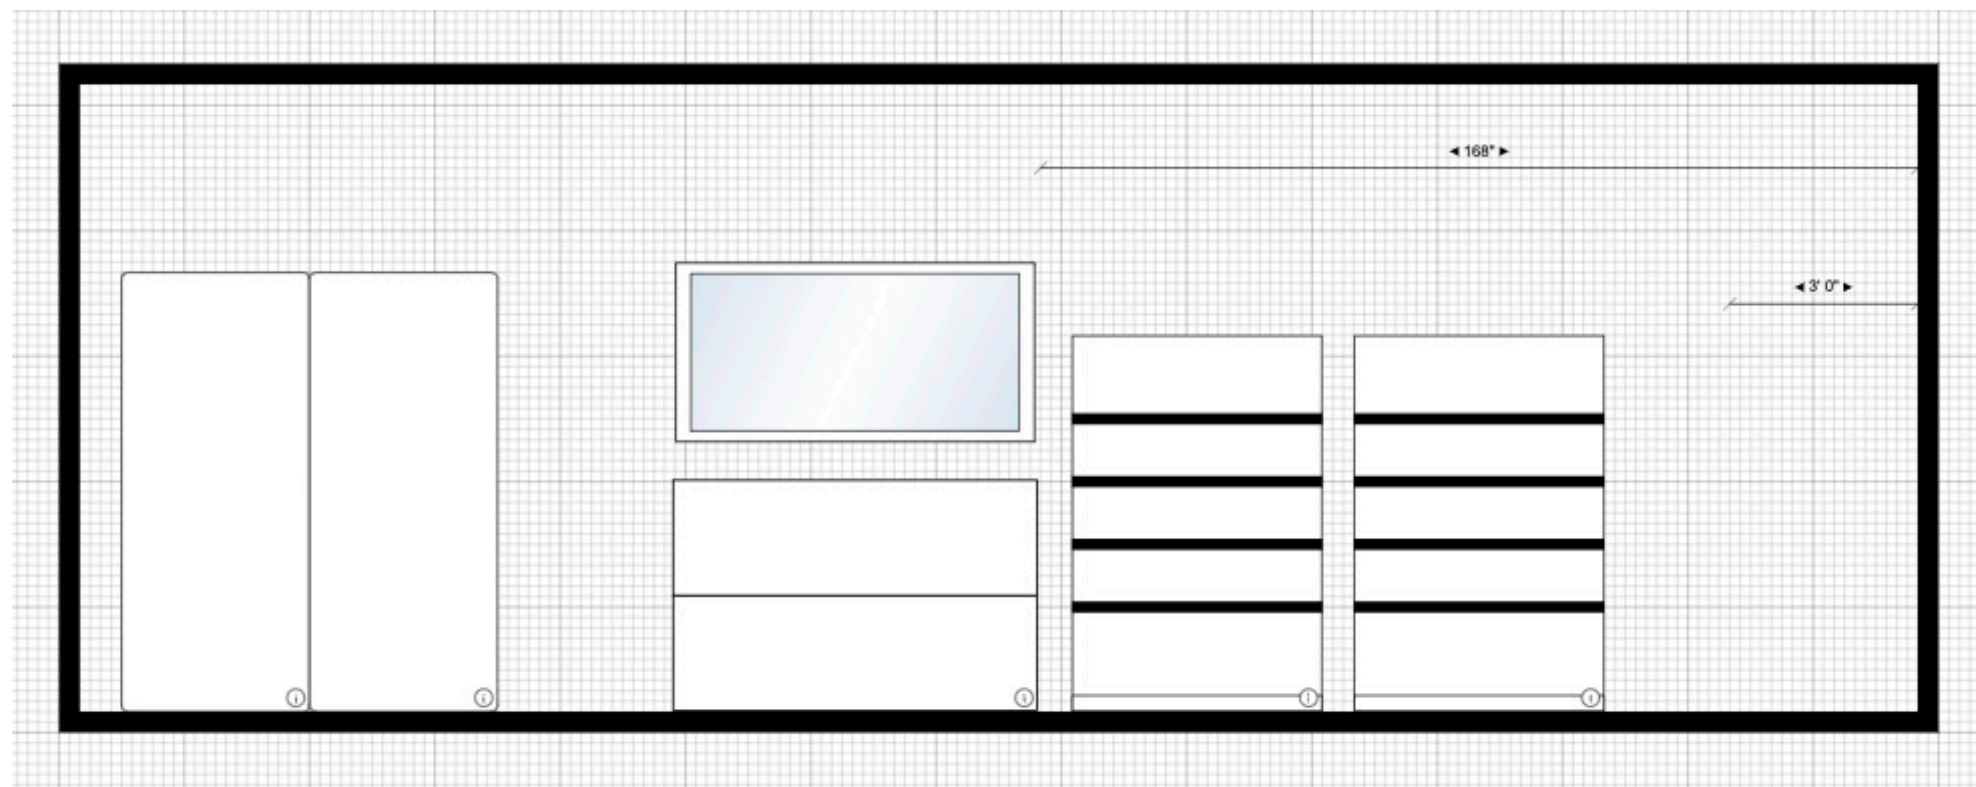

SIZE: 48" Wide x 72" Tall

WALL B

GRAPHIC NEEDS

NONE

HARDWARE NEEDS

2 X HALF GONDOLA

SIZE: 48" Wide x 72" Tall

1 X TV mounted

Size: 36" wide

WALL C

GRAPHIC NEEDS

NONE

HARDWARE NEEDS

2 X HALF GONDOLAS

SIZE: 48" Wide x 72" Tall

1 X SHELF

SIZE: 70" Wide x 48" Tall

WALL D

GRAPHIC NEEDS

MACHINERY SERVICES SIGN

HARDWARE NEEDS

NONE

WALL D-2

GRAPHIC NEEDS

NONE

HARDWARE NEEDS

1 X HALF GONDOLA

SIZE: 48" Wide x 72" Tall