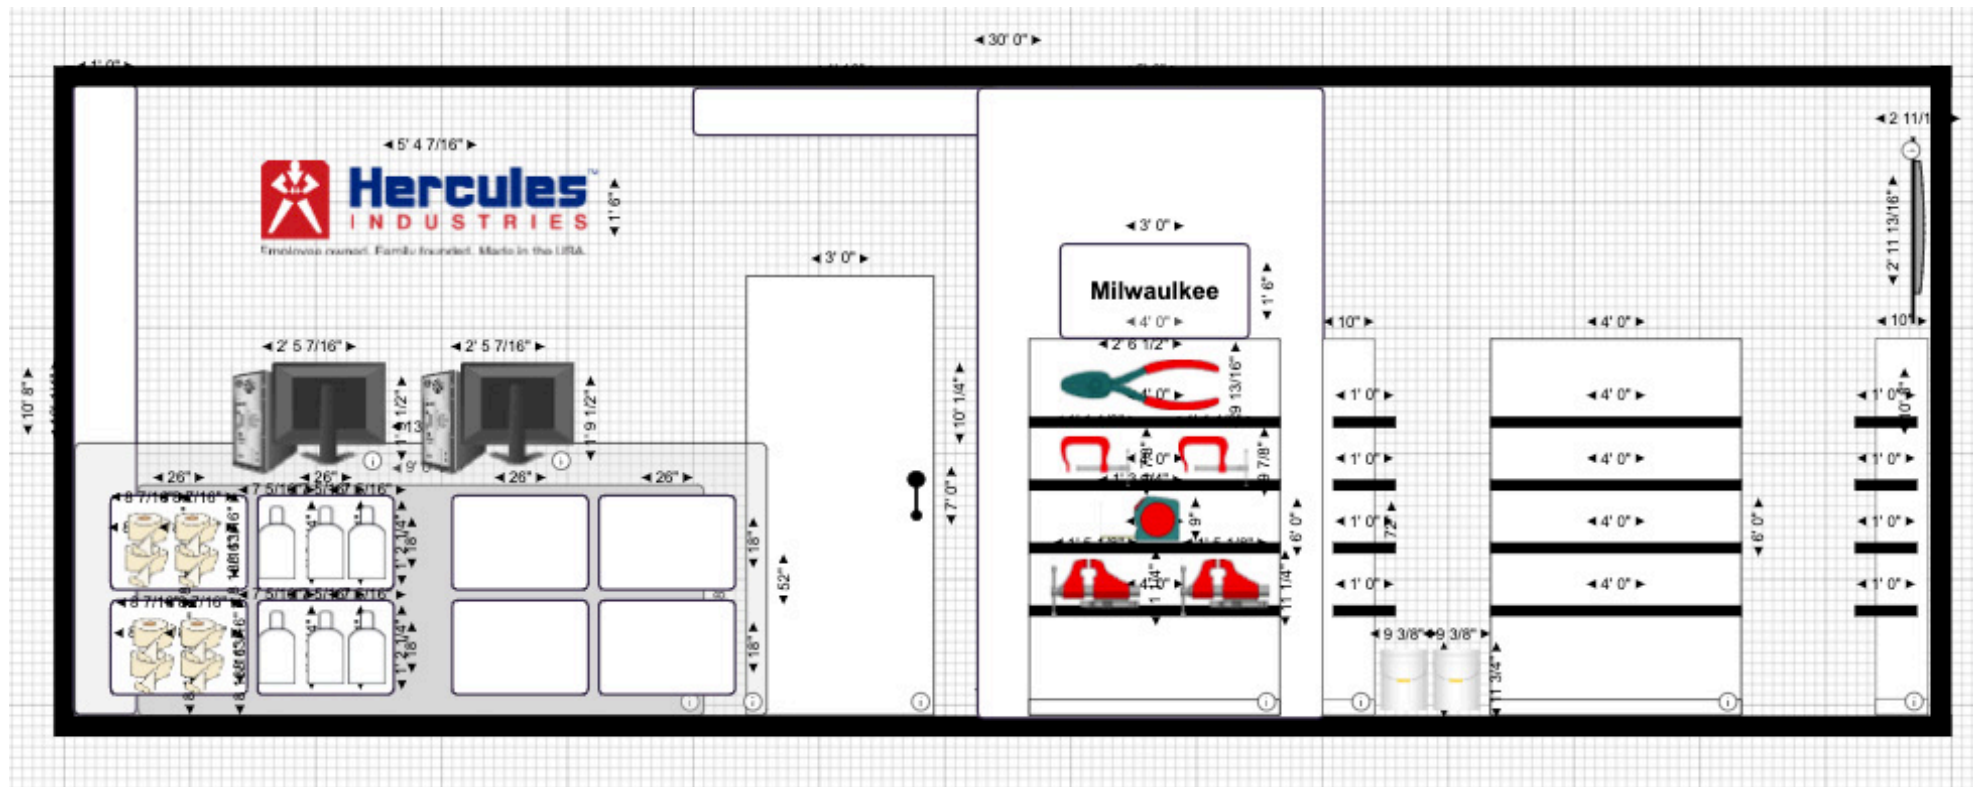

Spring 2025 | NEW STORE | GRAND OPENING 4.17.25

DENVER, CO 4690 FLORENCE ST.

Store Specific: Graphic Placement Elevation
Designer: Liam Ext: 1891

Employee owned. Family founded. Made in the USA.

FLOOR PLAN

WALL A

GRAPHIC NEEDS

VINYL HERCULES LOGO

5' 4" x 1' 6"

HerculesTM
INDUSTRIES

Employee owned. Family founded. Made in the USA.

HARDWARE NEEDS

2 X HALF GONDOLAS

SIZE: 48" Wide x 72" Tall

WALL B

GRAPHIC NEEDS

NONE

HARDWARE NEEDS

2 X HALF GONDOLA

SIZE: 48" Wide x 72" Tall

1 X TV mounted

Size: 36" wide

WALL C

GRAPHIC NEEDS

NONE

HARDWARE NEEDS

2 X HALF GONDOLAS

SIZE: 48" Wide x 72" Tall

1 X SHELF