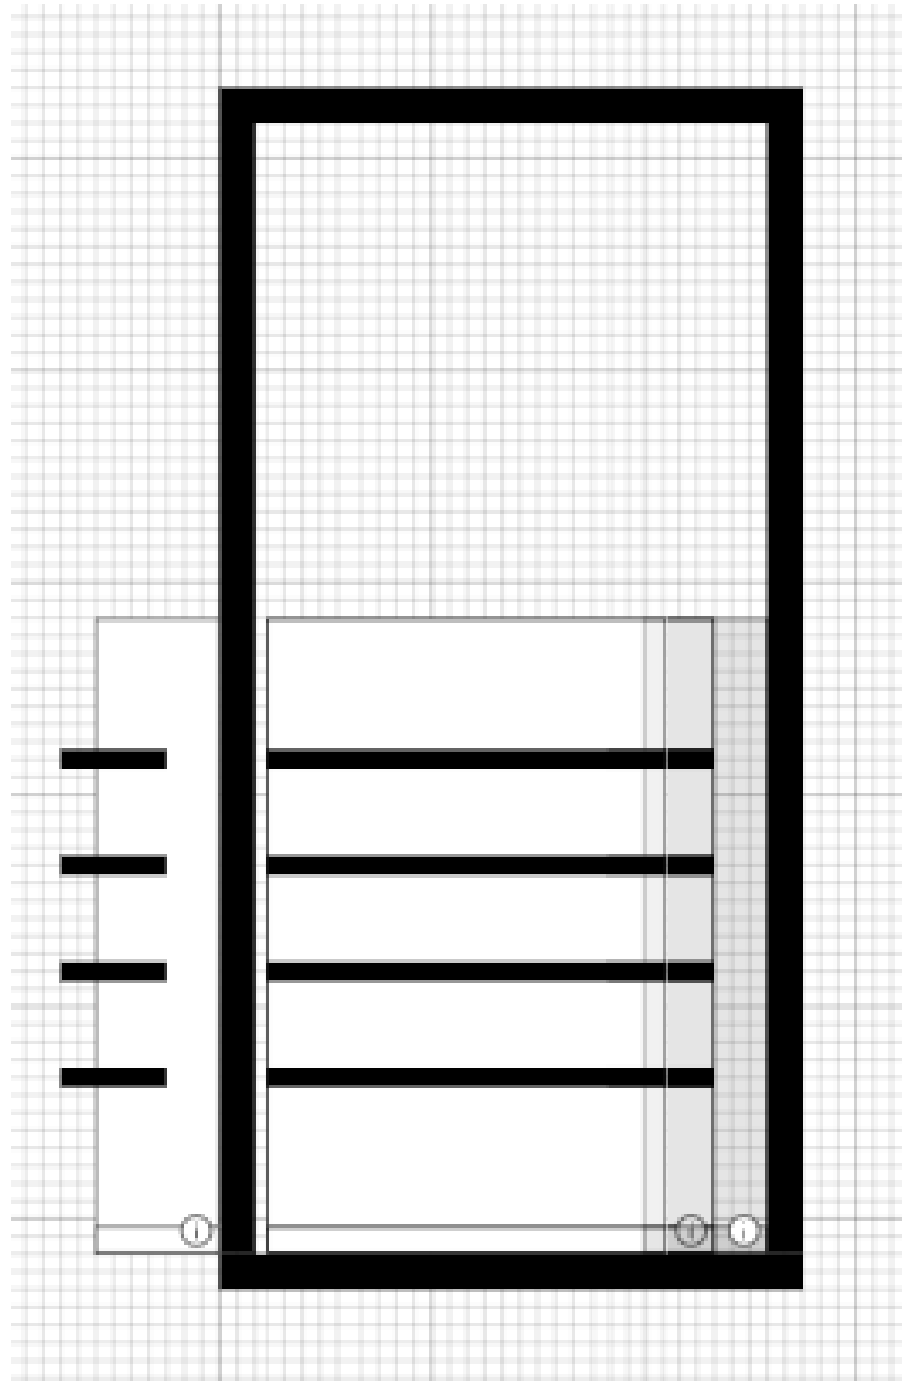

SIZE: 48" Wide x 72" Tall

WALL B

GRAPHIC NEEDS

NONE

HARDWARE NEEDS

2 X HALF GONDOLA

SIZE: 48" Wide x 72" Tall

1 X TV mounted

Size: 36" wide

WALL C

GRAPHIC NEEDS

NONE

HARDWARE NEEDS

2 X HALF GONDOLAS

SIZE: 48" Wide x 72" Tall

1 X SHELF

SIZE: 70" Wide x 48" Tall

WALL D

GRAPHIC NEEDS

MACHINERY SERVICES SIGN

HARDWARE NEEDS

NONE

WALL D-2

GRAPHIC NEEDS

NONE

HARDWARE NEEDS

1 X HALF GONDOLA

SIZE: 48" Wide x 72" Tall